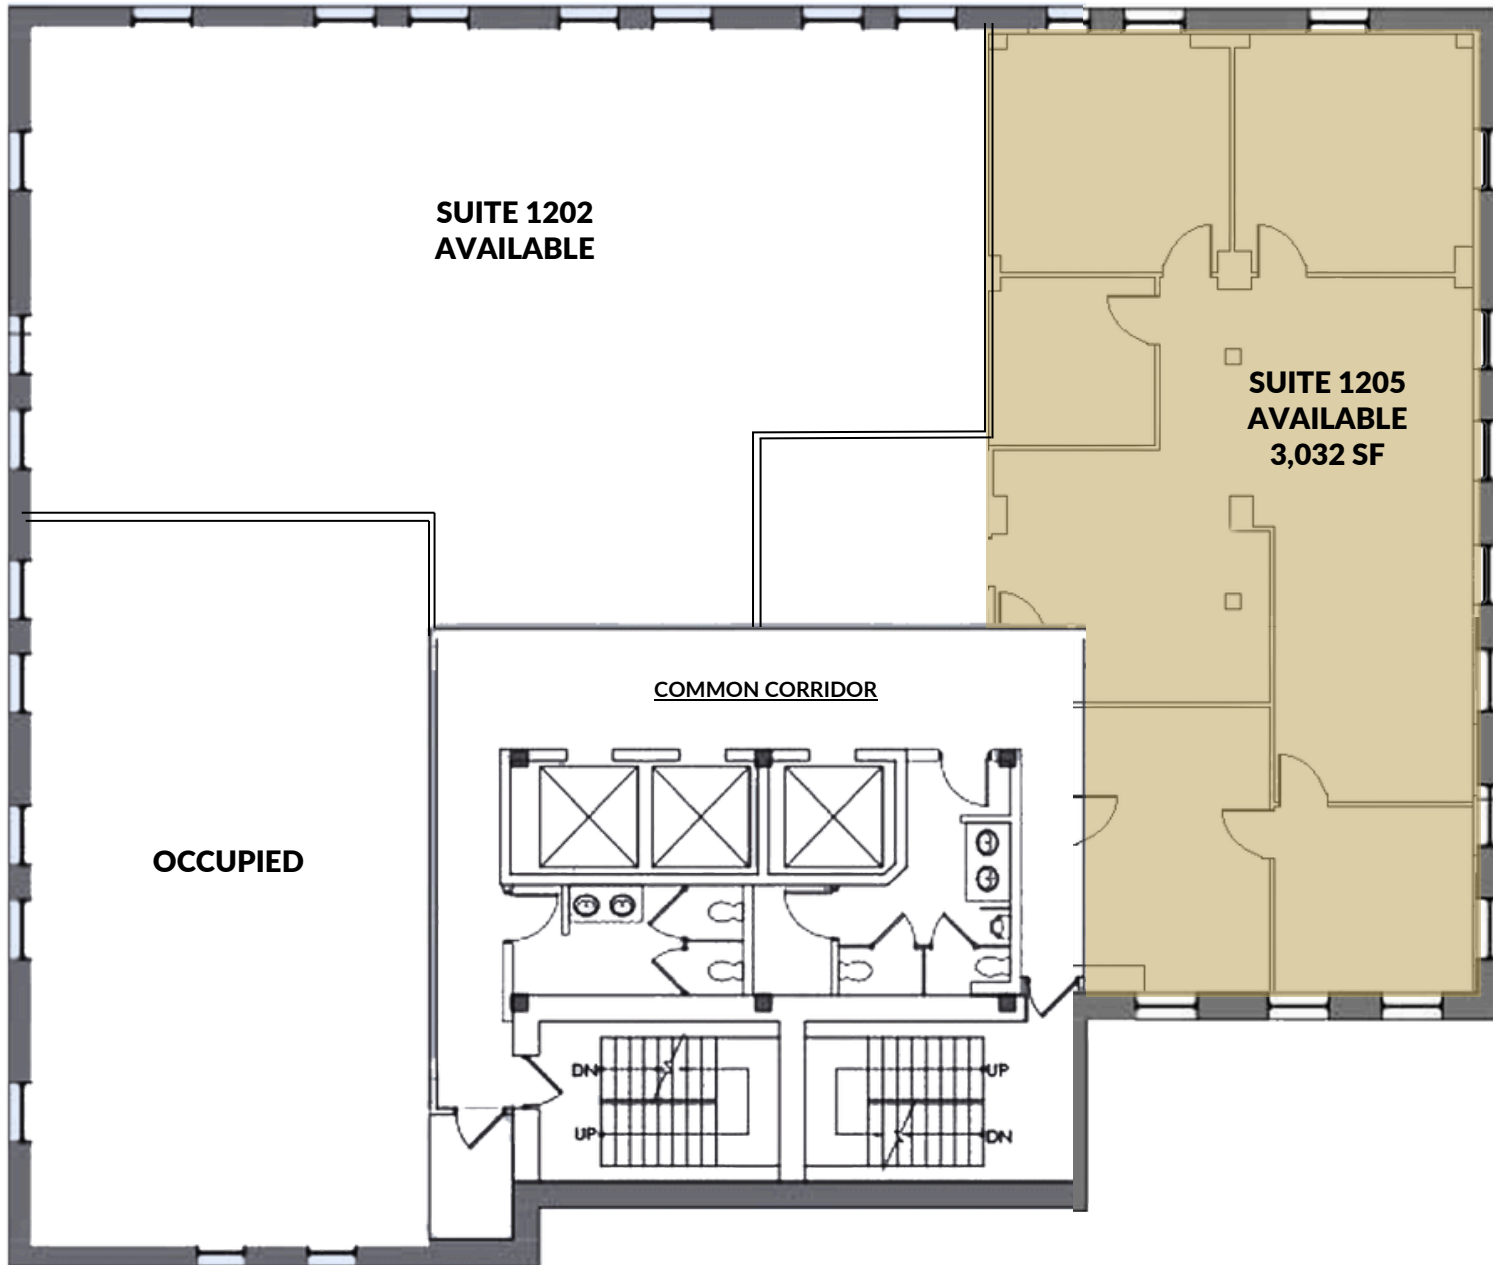

SUITE 1205 3,032 SF
26 JOURNAL SQUARE
JERSEY CITY, NJ 07306

Chris Romano
christopher.

romano@jll.com
(609) 462-4858

RENTAL SHEET

FIT-UP

LEASE EXHIBIT

All dimensions to be verified in field.