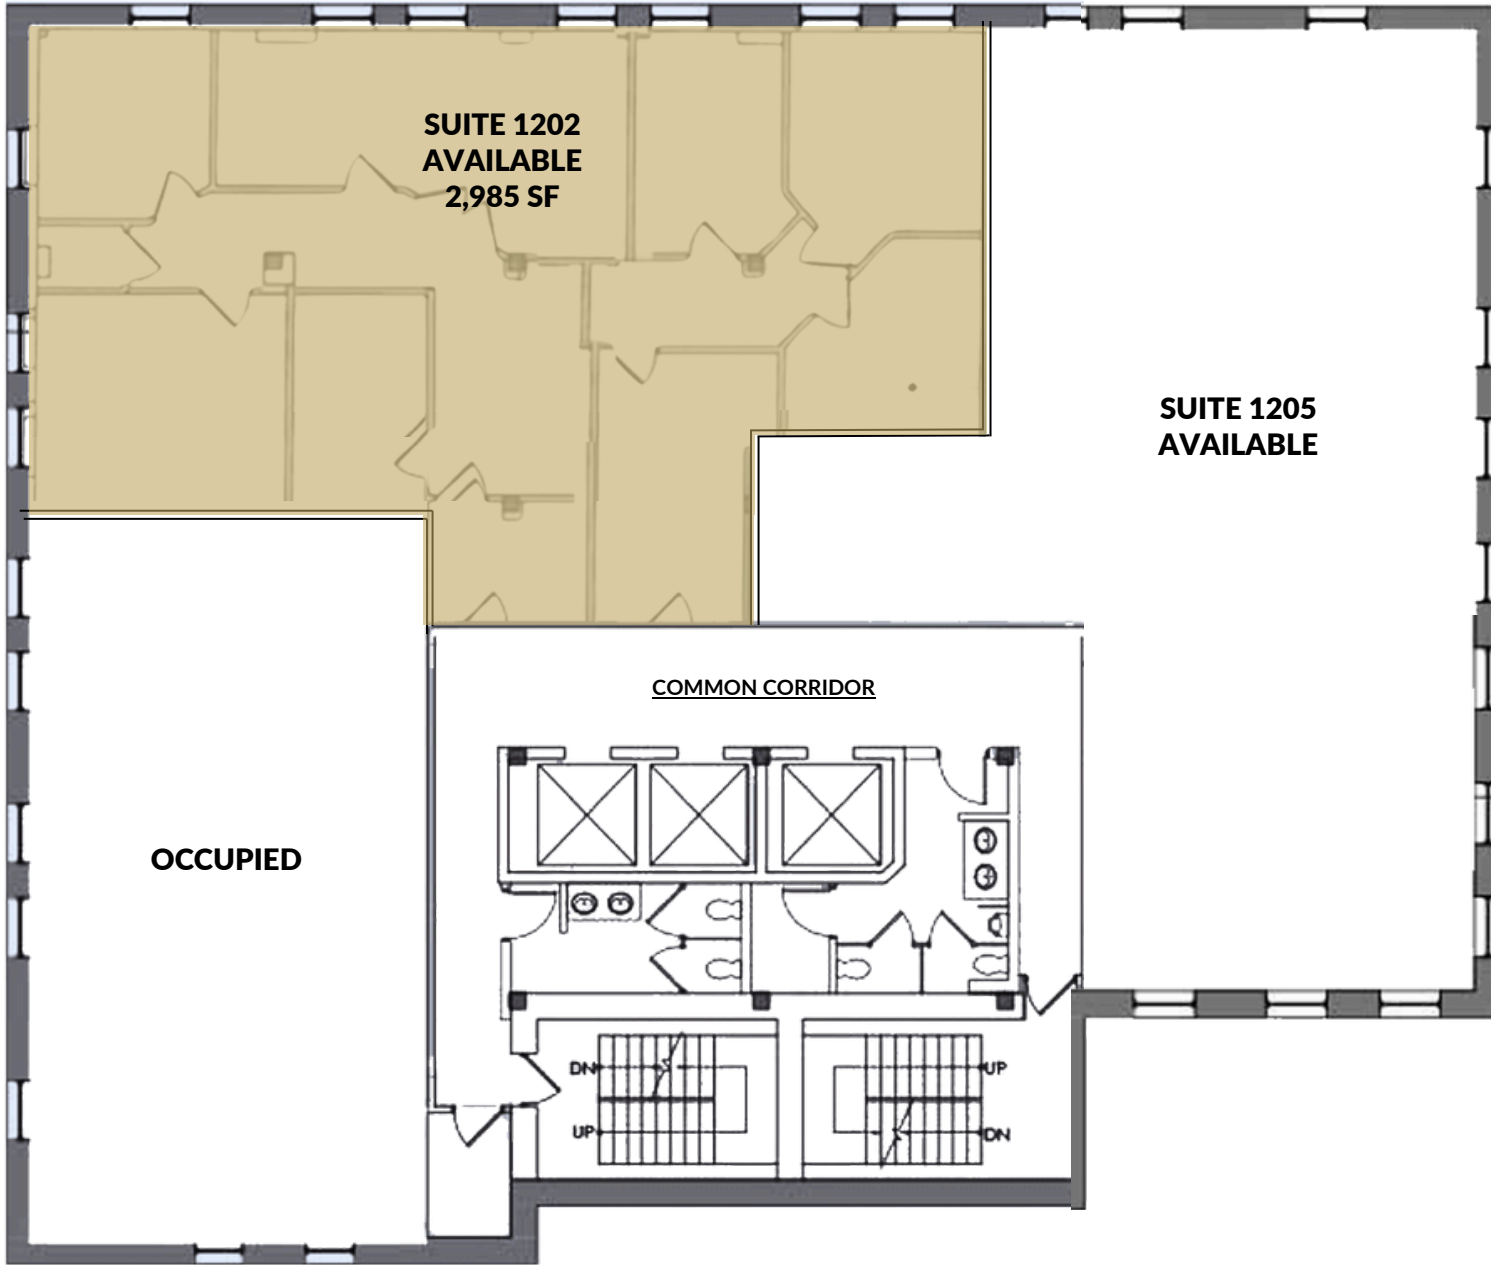

**SUITE 1202 2,985 SF**  
**26 JOURNAL SQUARE**  
**JERSEY CITY, NJ 07306**

Chris Romano  
christopher.

romano@jll.com  
(609) 462-4858

RENTAL SHEET

FIT-UP

LEASE EXHIBIT

All dimensions to be verified in field.