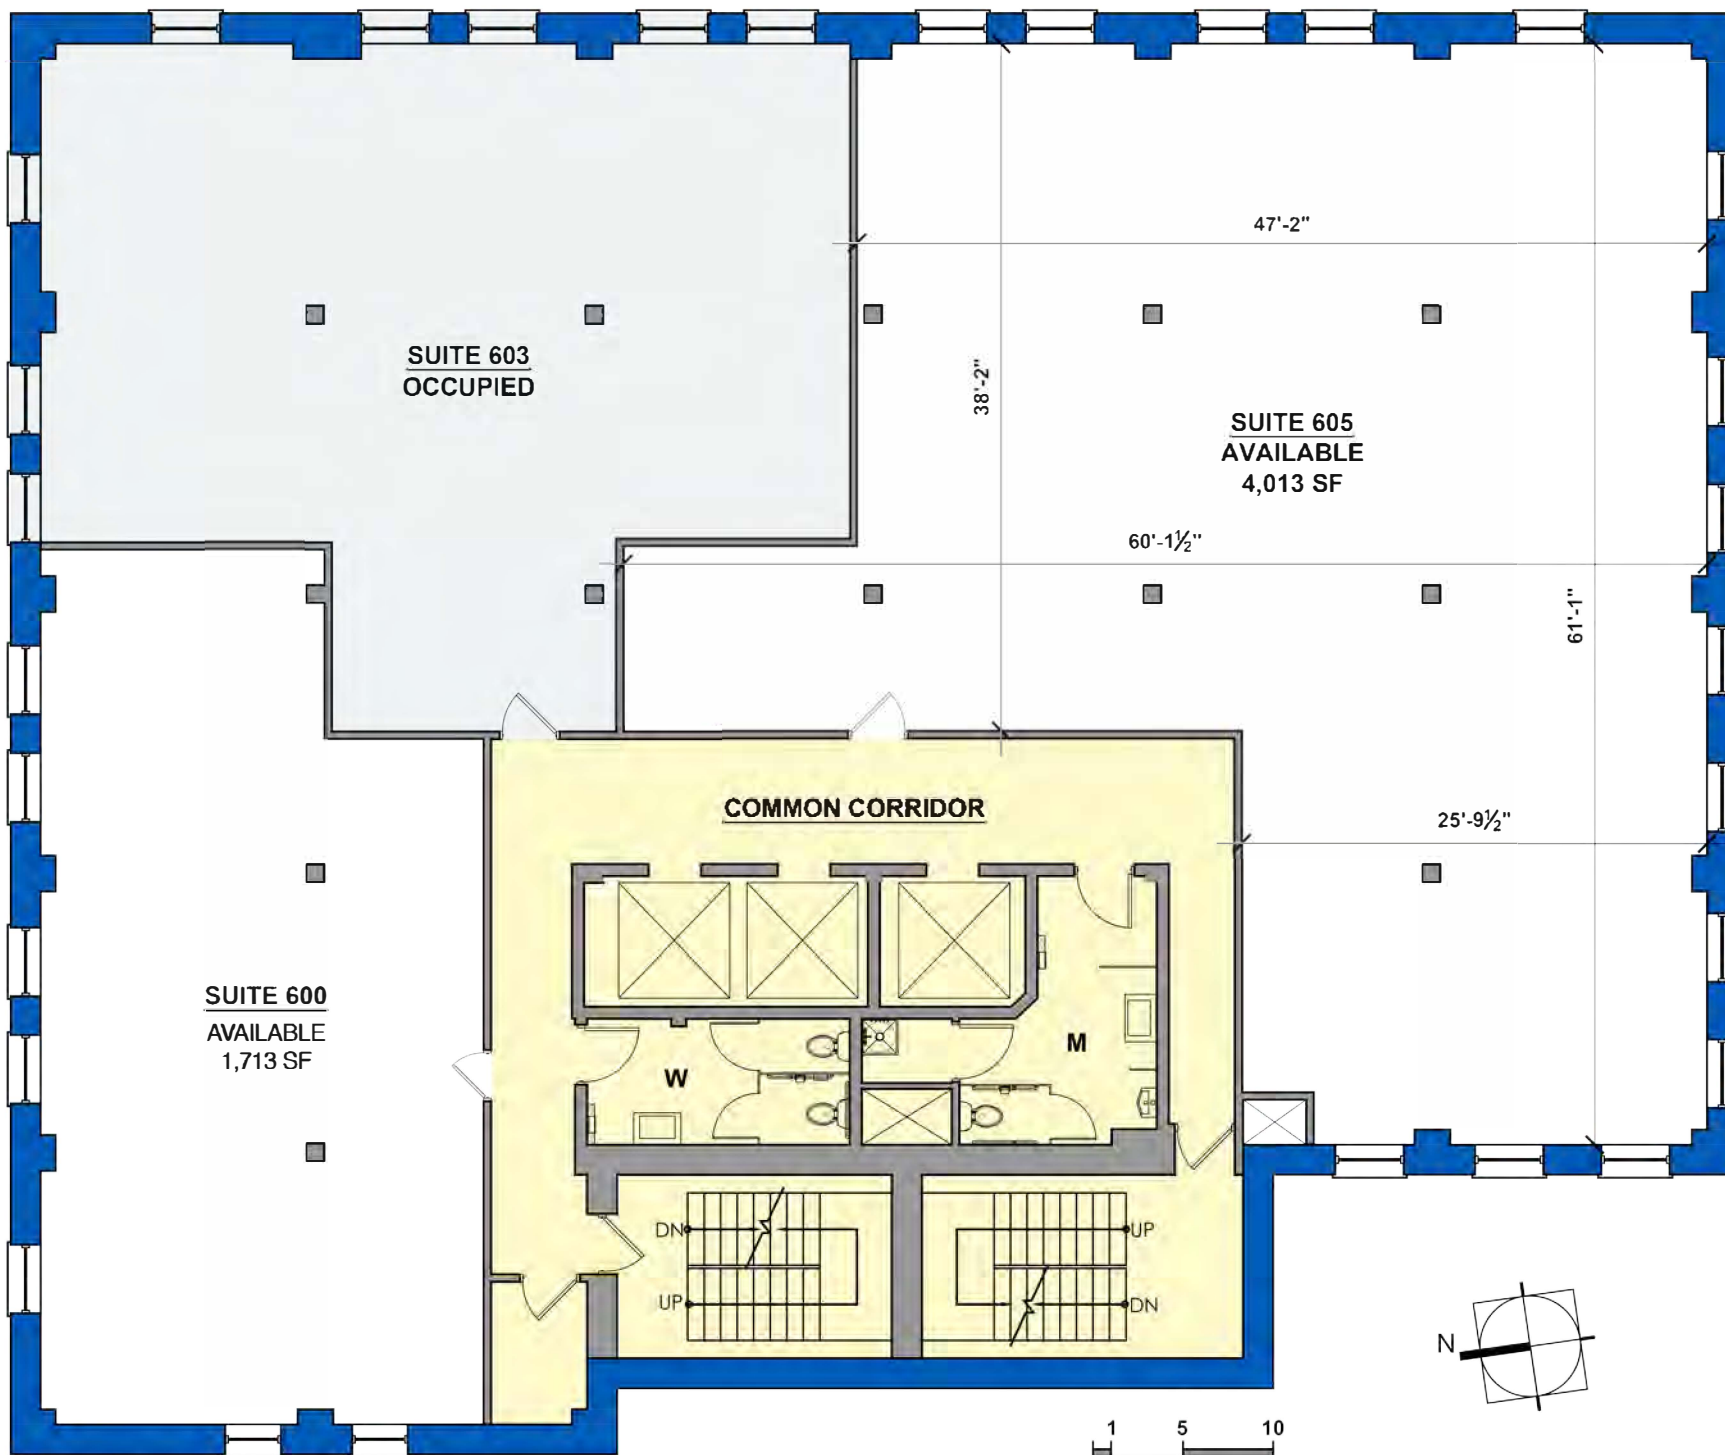

CBRE

Mike Nielwodski
mike.nielwodski@cbre.com
(973) 437-2029

- RENTAL SHEET
- FIT-UP
- LEASE EXHIBIT

Date:
08 NOV 2019

LP-6

All dimensions to be verified in field.